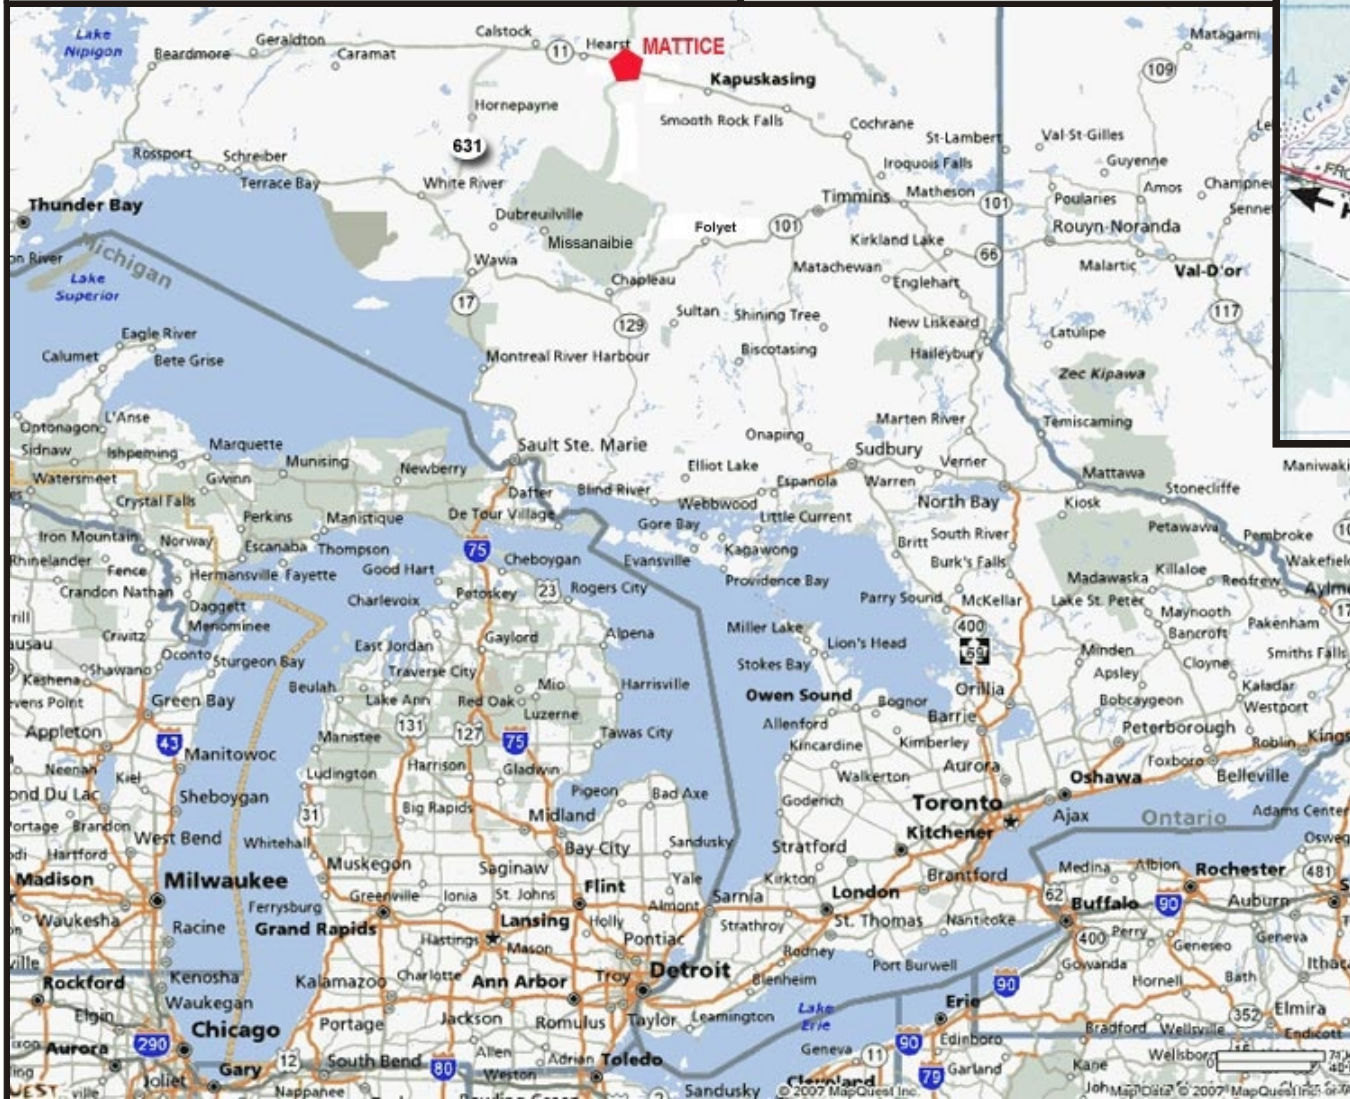

MISSINAIBI OUTFITTERS

Quality Fishing, Hunting & Canoeing Adventures
in Northern Ontario, Canada

YOUR HOSTS: Denyse & Owen Korpela We'd love to talk to you!
P.O. Box 10 Mattice, Ontario, Canada P0L 1T0 (705) 364-7312

Where we are in Northern Ontario!

HOW to GET to US

If you are coming from Kapuskasing, go over the bridge (Missinaibi River) and look for the Shallow Lake Road on your right.

If you are coming from Hearst, look for the Shallow Lake Road on your left.

If you get to the bridge, you have gone too far.