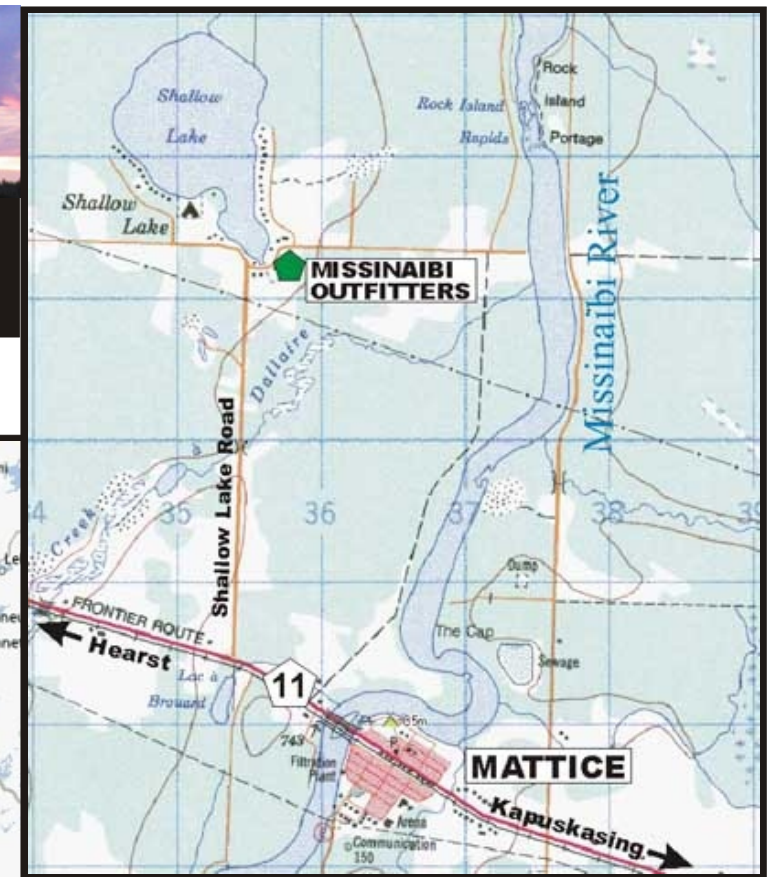

MISSINAIBI OUTFITTERS

Quality Fishing, Hunting & Canoeing Adventures
in Northern Ontario, Canada

YOUR HOSTS: Denyse & Owen Korpela We'd love to talk to you!
P.O. Box 10 Mattice, Ontario, Canada P0L 1T0 (705) 364-7312

Where we are in Northern Ontario!

HOW to GET to US

If you are coming from Kapuskasing, go over the bridge (Missinaibi River) and look for the Shallow Lake Road on your right.

If you are coming from Hearst, look for the Shallow Lake Road on your left.

If you get to the bridge, you have gone too far.